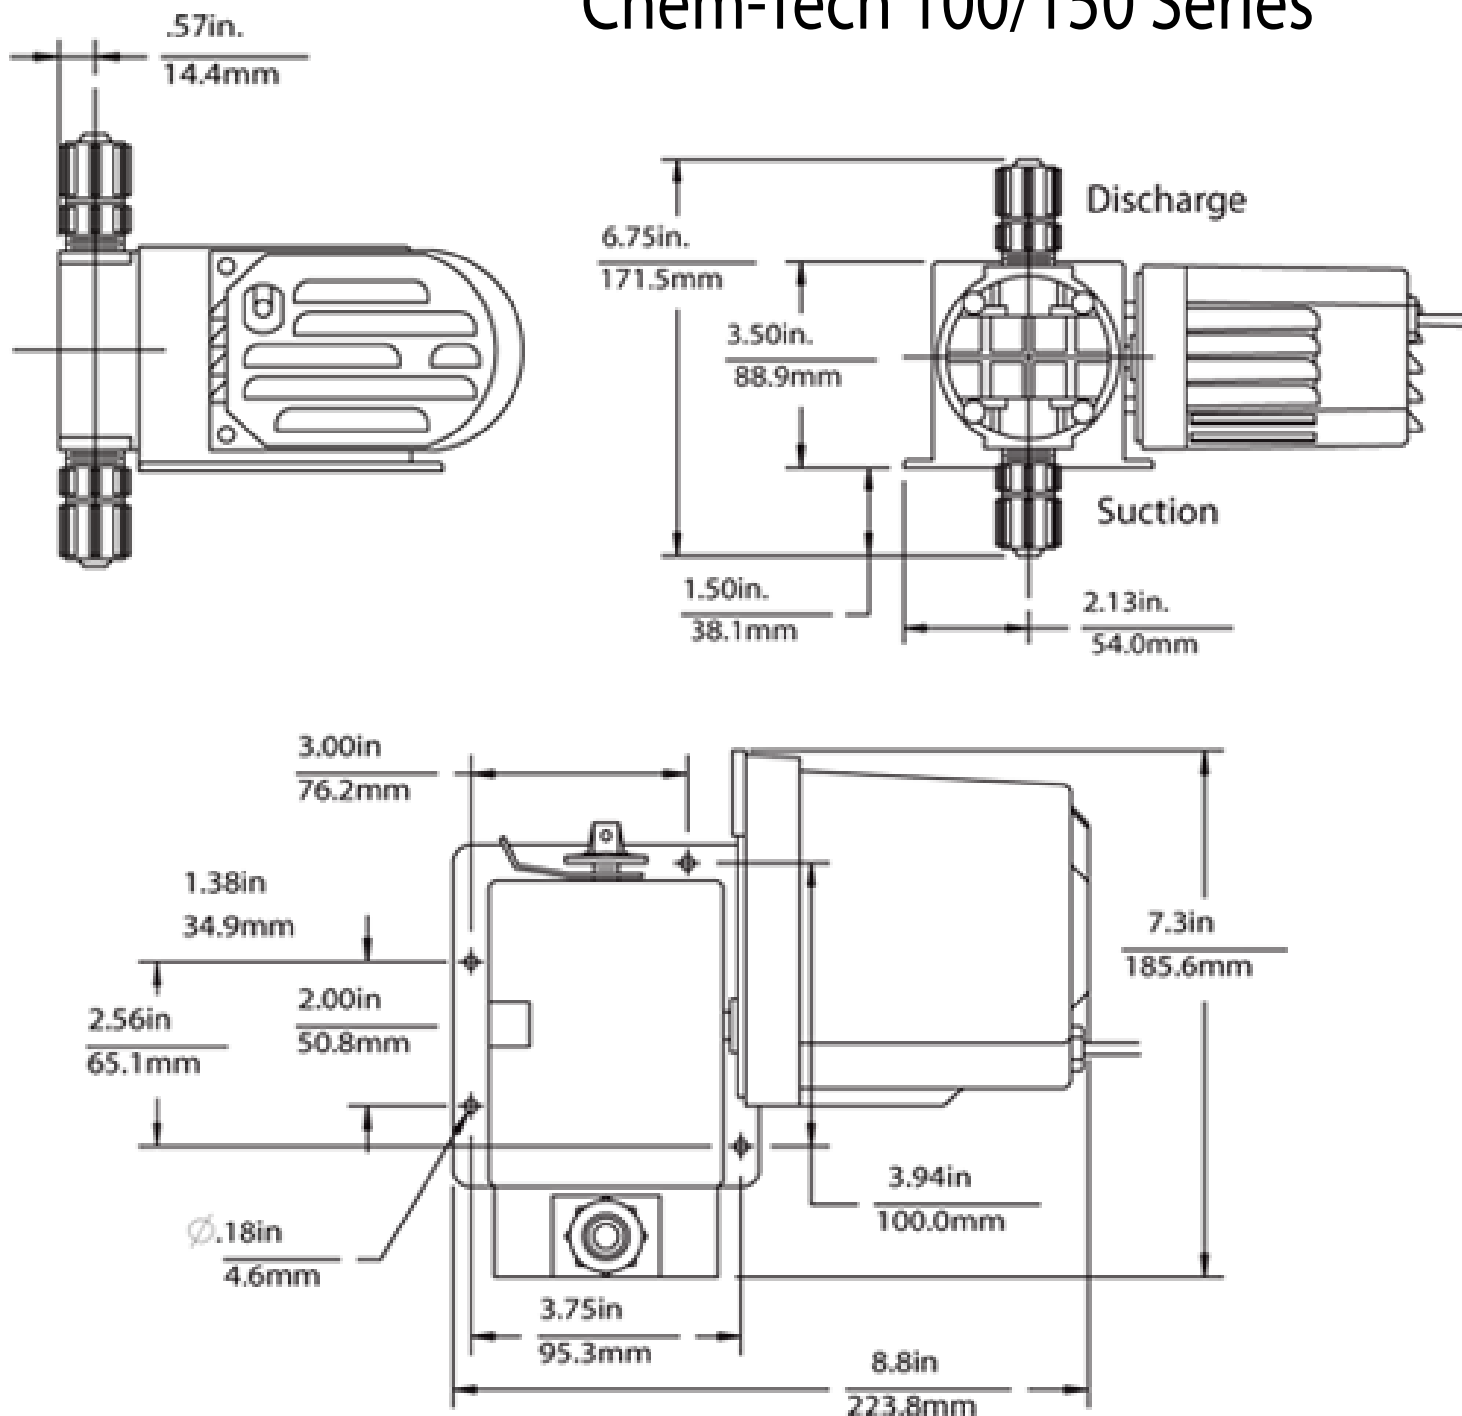

PEABODY

engineering

No Boundaries.

Chem-Tech 100/150 Series

13435 Estelle St. | Corona | CA | 92879-1877

Ph: 800-473-2263 | Fax: 951-734-4111

www.etanks.com | Email: sales@etanks.com