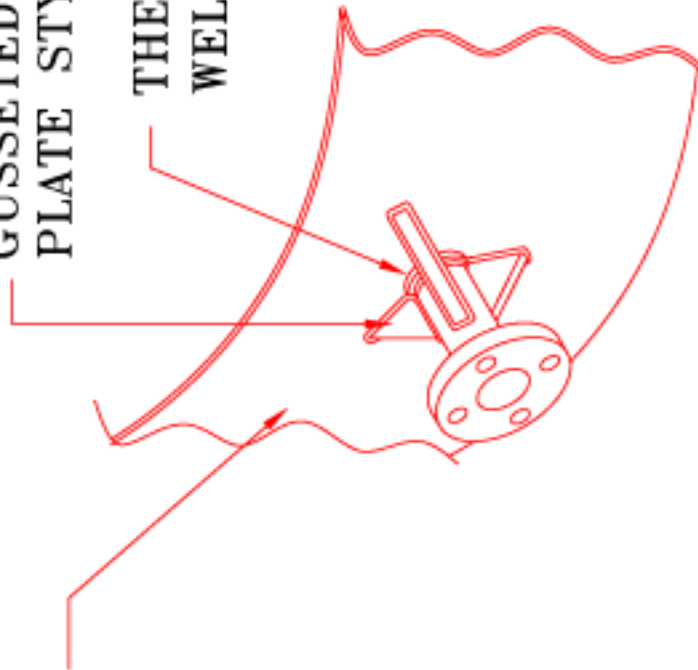

PEABODY

engineering

No Boundaries.

GUSSETED WITH
PLATE STYLE GUSSETS
THERMOPNEUMATICALLY
WELDED (3 BEADS)

FLANGED OUTLET

(TANK
SHELL)

13435 Estelle St. | Corona | CA | 92879-1877

Ph: 800-473-2263 | Fax: 951-734-4111